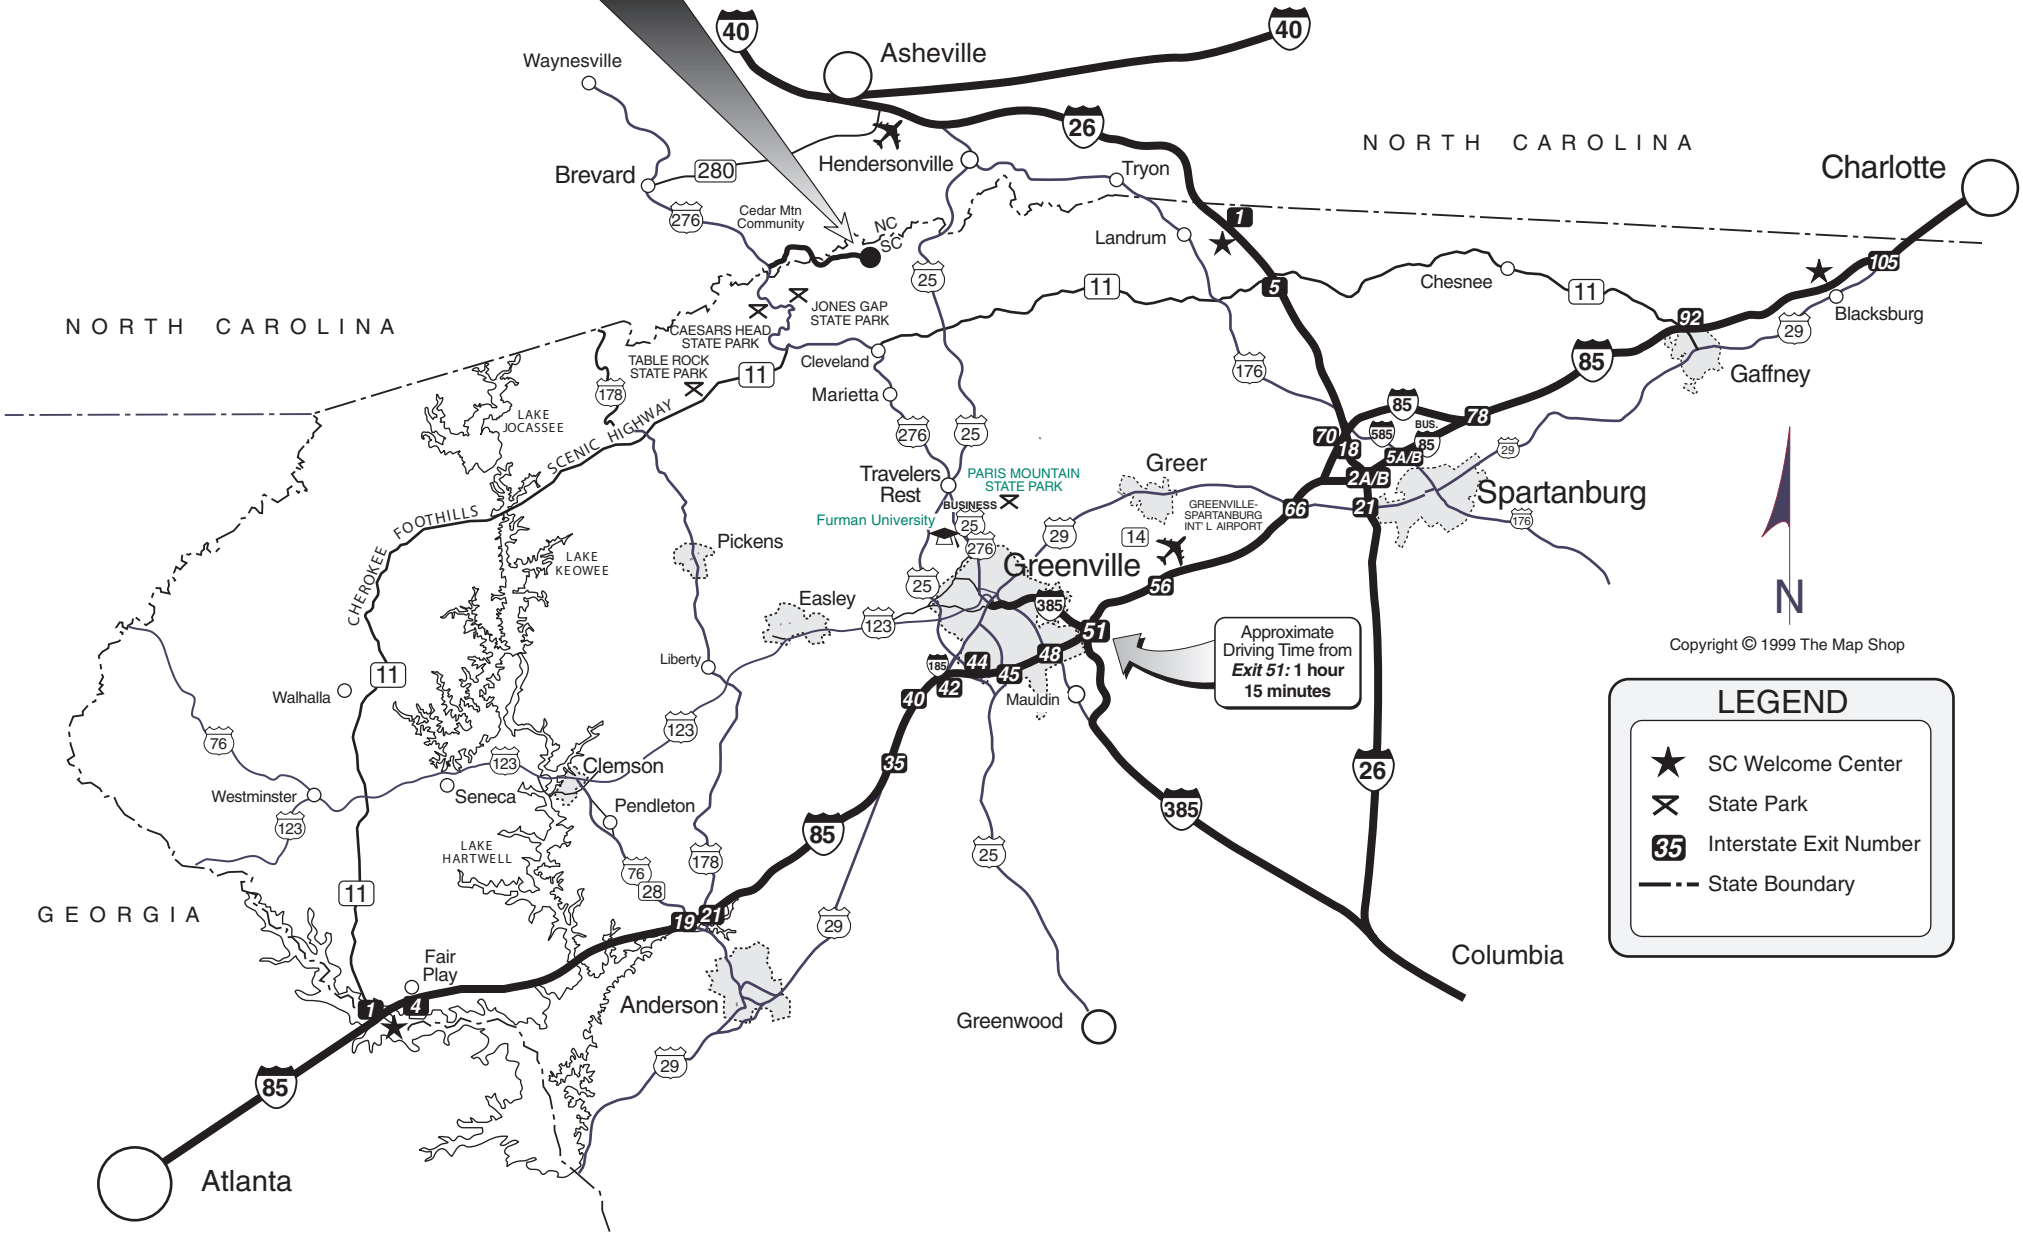

YMCA Camp Greenville

Copyright © 1999 The Map Shop

LEGEND

- ★ SC Welcome Center
- ✂ State Park
- 35** Interstate Exit Number
- State Boundary